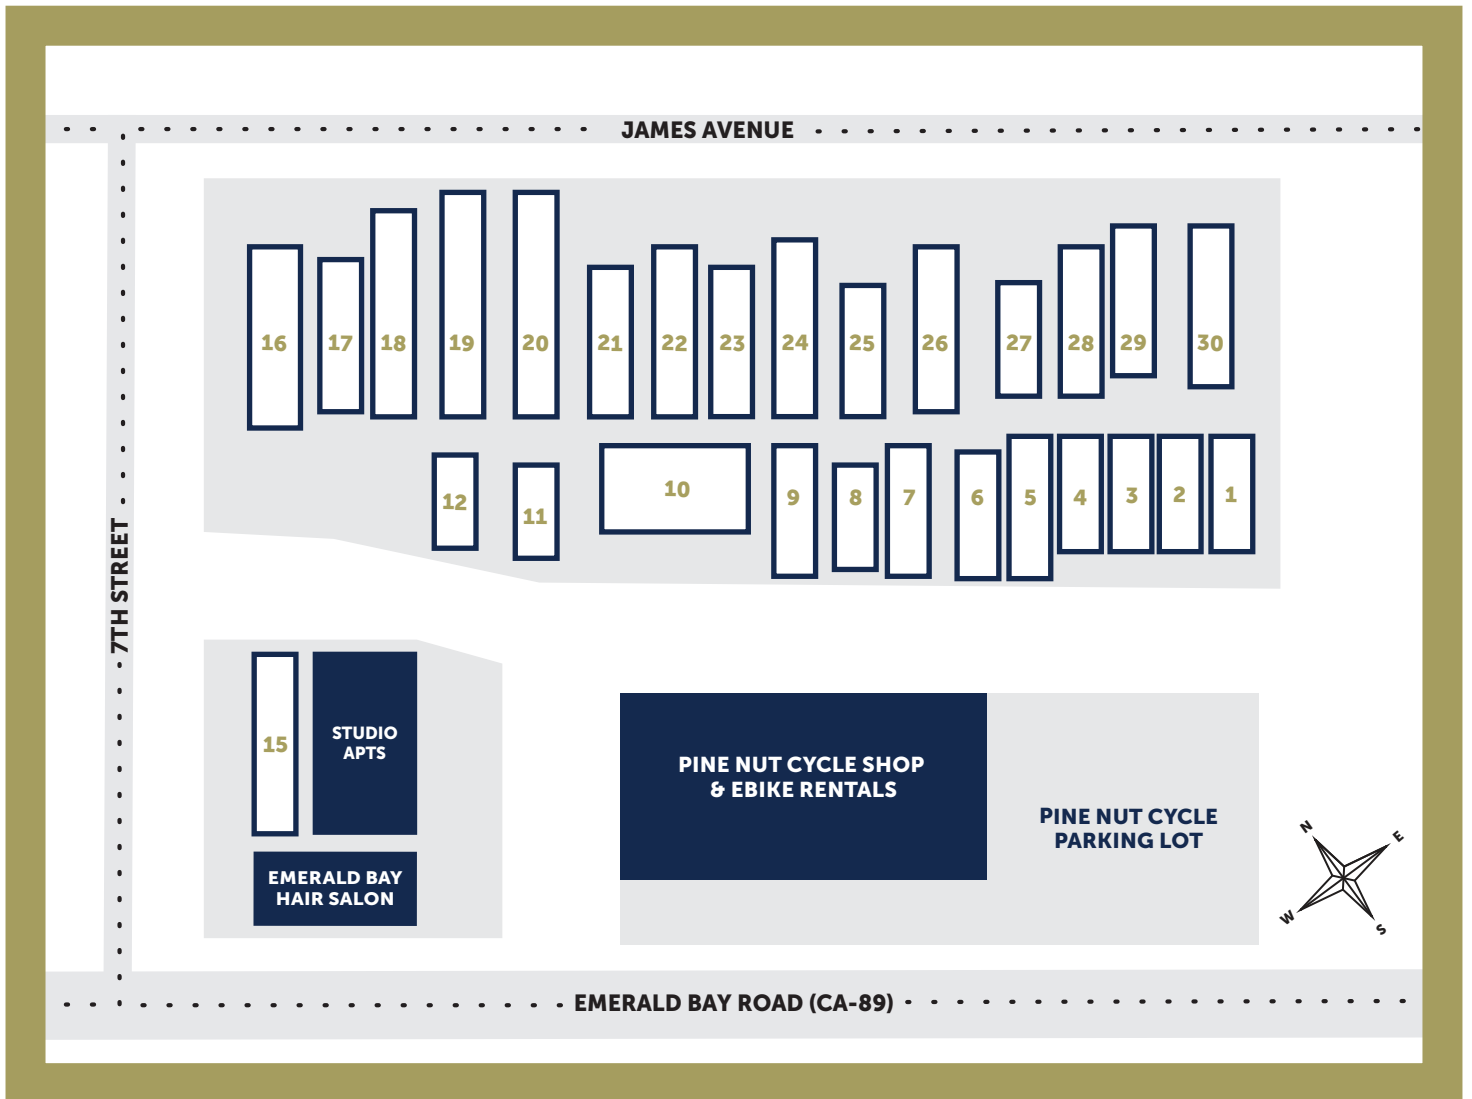

# EMERALD BAY

MANUFACTURED HOME COMMUNITY

861 Emerald Bay Road • South Lake Tahoe, California 96150

**FIND YOUR HOME TODAY**  
[montechristocommunities.com/emerald-bay](http://montechristocommunities.com/emerald-bay)