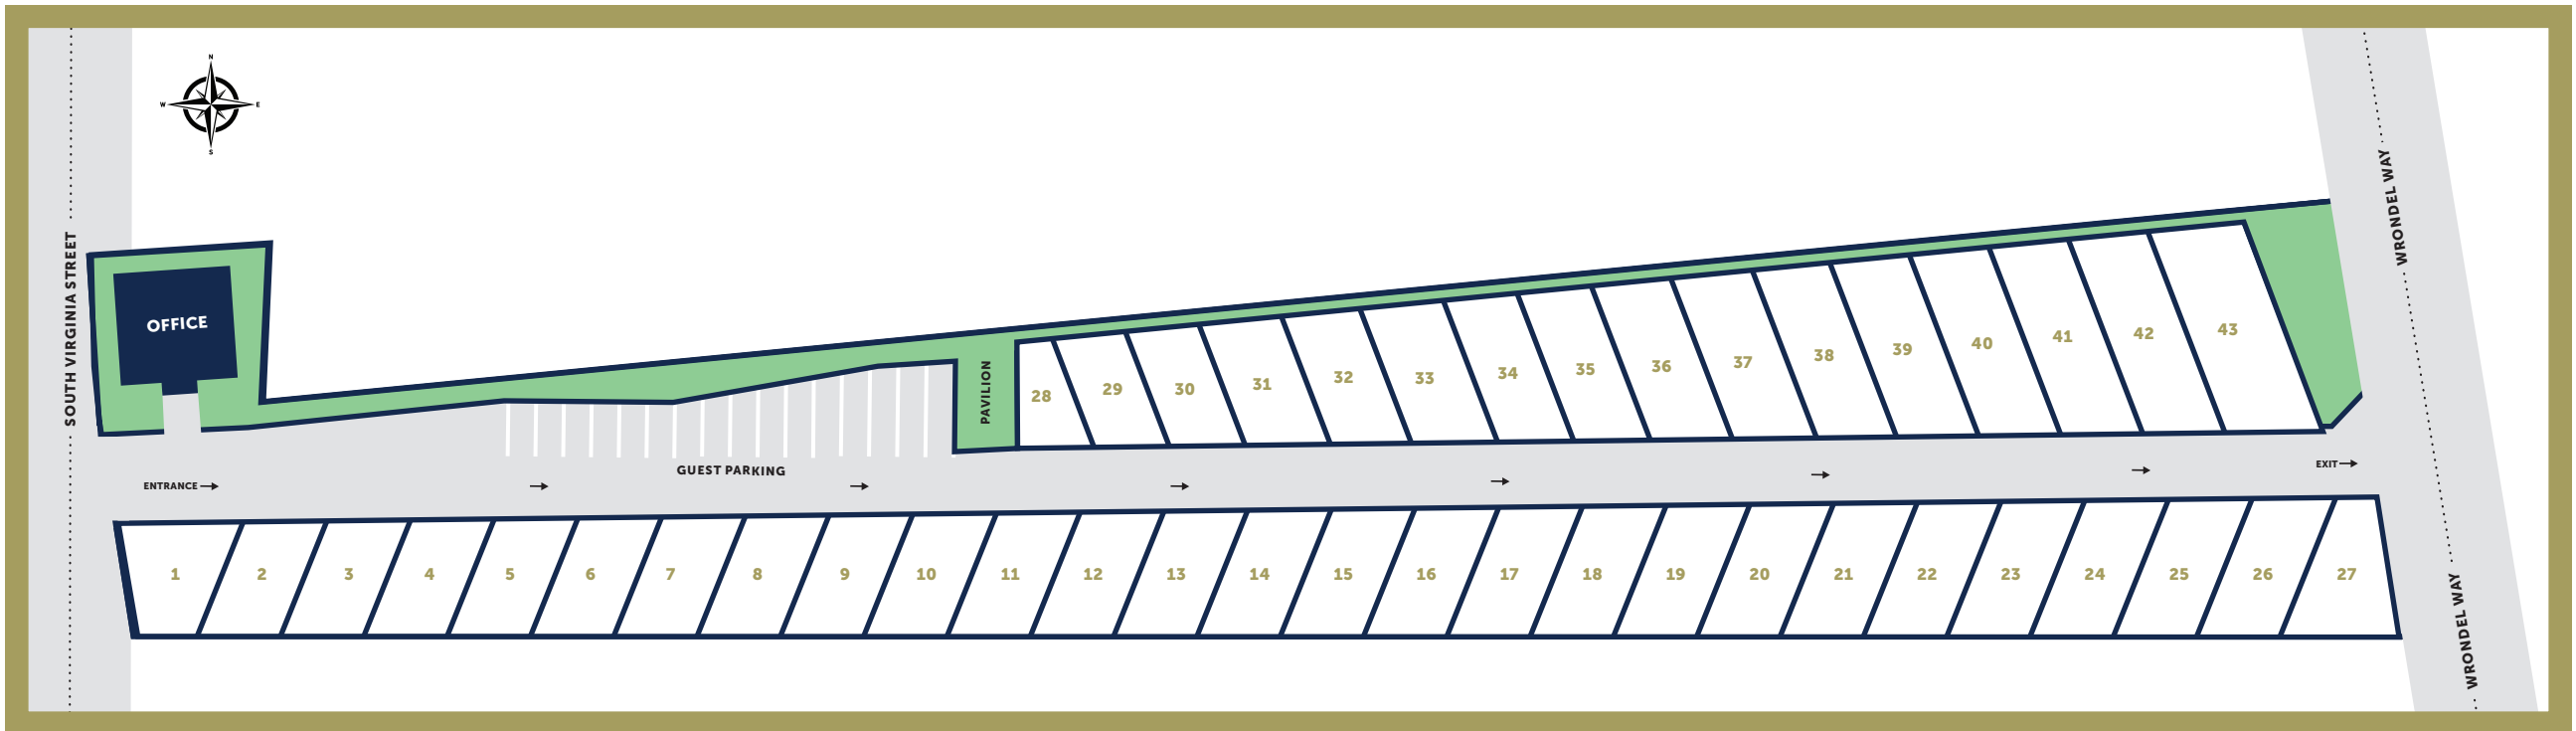

PEPPER RIDGE

RV PARK

2760 South Virginia Street • Reno, Nevada 89502

FIND YOUR HOME TODAY
PepperRidgeRVPark.com